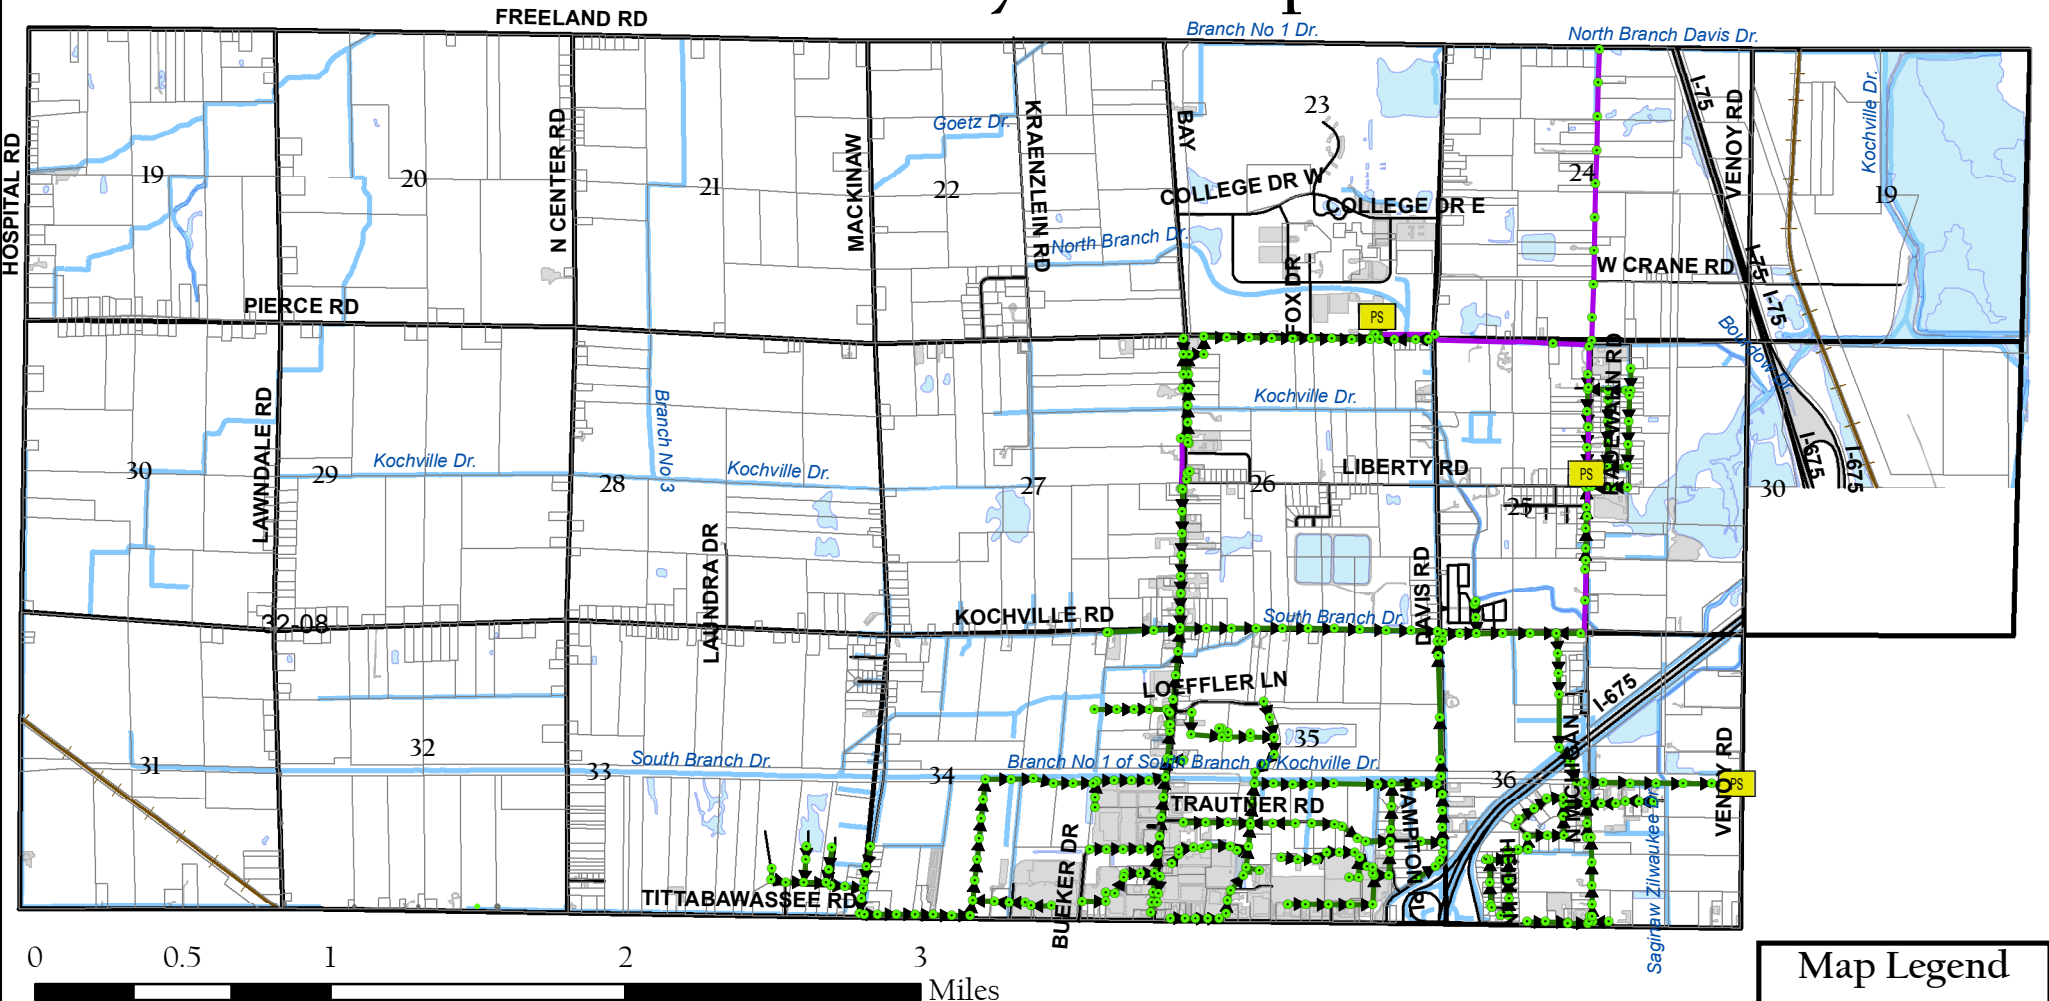

Kochville Township

Sewer System Map

Map Legend

- Pump Station
- Sewer Manholes

Sewer Lines

Type

- Force
- Gravity